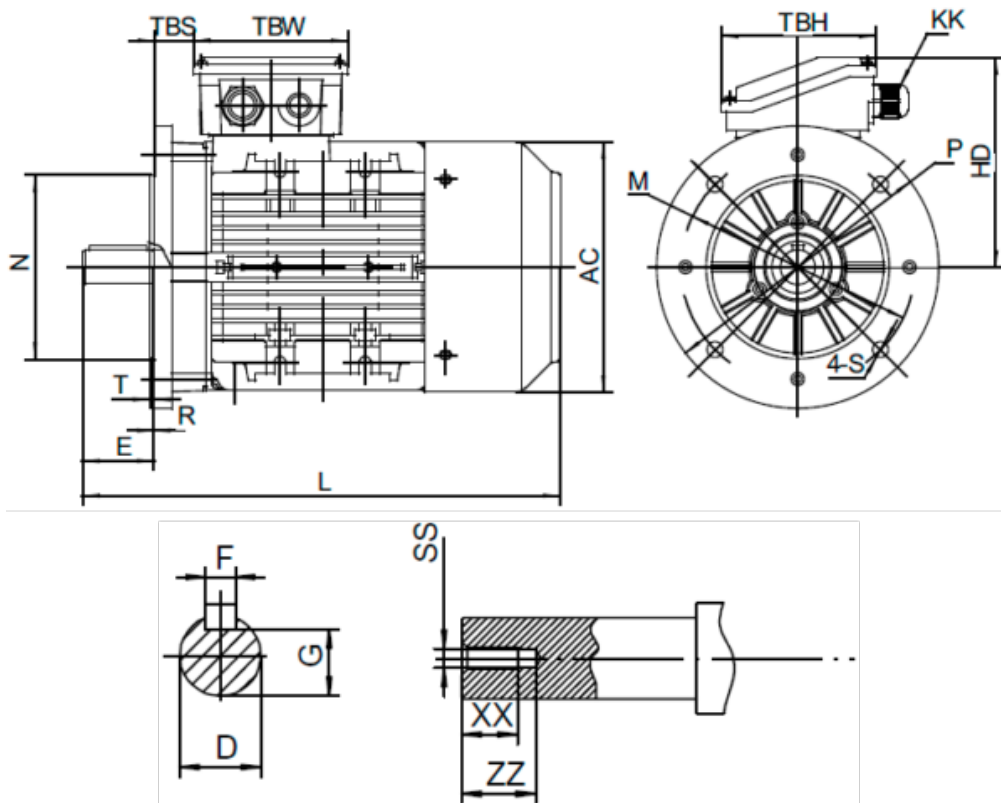

# Data Sheet

Article number: 25160002541440

Description: Kleedrive T2A 711-4 0.25kw 1400 rpm UL/CSA  
3x230/400V 50HZ IP55 B5 PTO

## Measures

AA = 140	L = 245	TBH = 98
AC = Ø138	M = Ø130	TBS = 16
AD = 186	N = Ø110	TBW = 98
D = Ø14	P = Ø160	XX = 12
E = 30	R = 0	ZZ = 17
F = 5	S = Ø10	
G = 11	SS = M5	
HD = 115	T = 3.5	